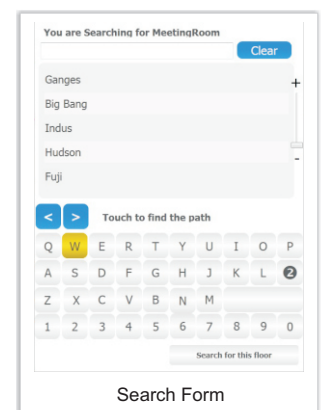

Wayfinder Kiosk

Search Form

To know more visit: www.streme.tv

Call us on: **+91-9930264735**
+91-9167397102