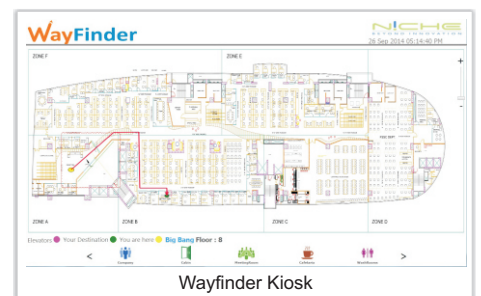

Location Detail Form

Can be integrated to show full fledged digital signage.

Way finder can switch to a full fledged digital signage when not in use. Compatible to Streme digital signage the way finder comes to interactive mode as soon as someone comes nearby* or touches the screen.