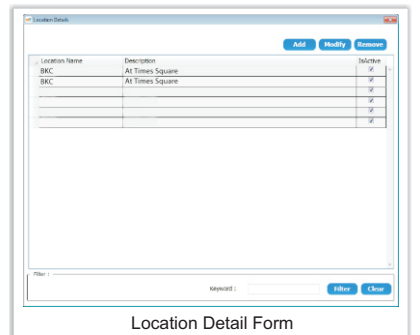

Assisting visitors in office to reach destinations faster

Resources like Employees, Cafeteria, Restrooms, Elevators and Meeting rooms can be defined on the layout. Visitors can now reach the destination quickly, without disturbing any employees on the way. For offices with multiple levels or floors, the direction to the nearest elevator is shown.

Route

Guiding Visitors in events

Location of booths, restrooms, seminar rooms, meeting rooms can be defined on the layout. Positioned at the entry and certain key locations at events, this way finder allows visitors to quickly locate the booths in the event, saving valuable time.

Location Detail Form

Defining Paths automatically with shortest route identification

Way finder comes with a powerful designer that allows you to position touch screen way finder kiosk, various nodes and end points on the route. Paths are linked from one node to the other. Once all the paths are set, the shortest route is automatically listed.