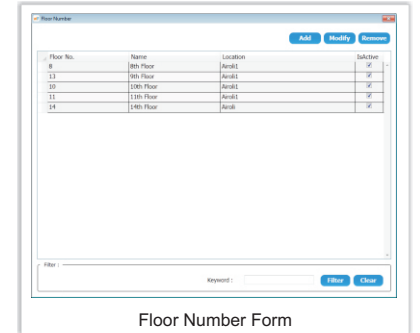

Assisting visitors in office to reach destinations faster

Resources like Employees, Cafeteria, Restrooms, Elevators and Meeting rooms can be defined on the layout. Visitors can now reach the destination quickly, without disturbing any employees on the way. For offices with multiple levels or floors, the direction to the nearest elevator is shown.

Route

Guiding Visitors in events

Location of booths, restrooms, seminar rooms, meeting rooms can be defined on the layout. Positioned at the entry and certain key locations at events, this way finder allows visitors to quickly locate the booths in the event, saving valuable time.