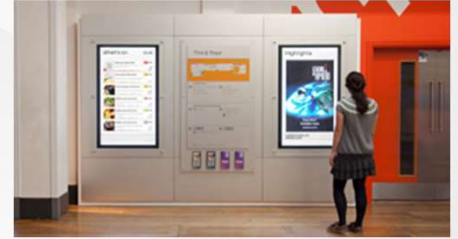

# STREME DIGITAL SIGNAGE

Forex Display with treasury system link

Display of information for customers

Interest Rate display linked to central office for quick updates

ATM Center Display managed centrally over internet

Marketing communication for customer and prospects