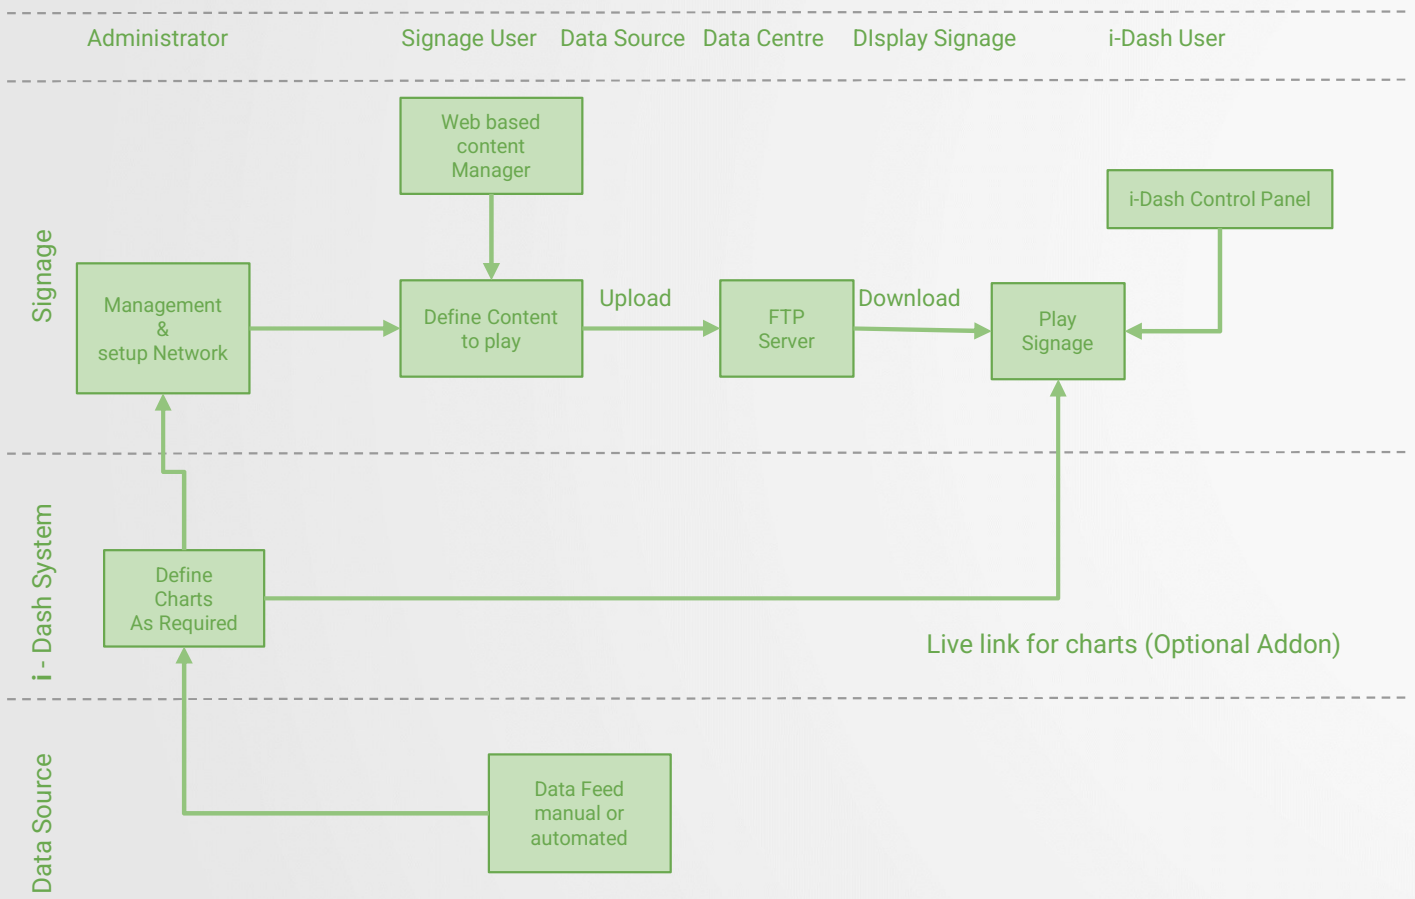

STREME DIGITAL SIGNAGE

SIMPLE CONNECTION DIAGRAM FOR QUICK INSTALLATION

PROCESS FLOW DIAGRAM