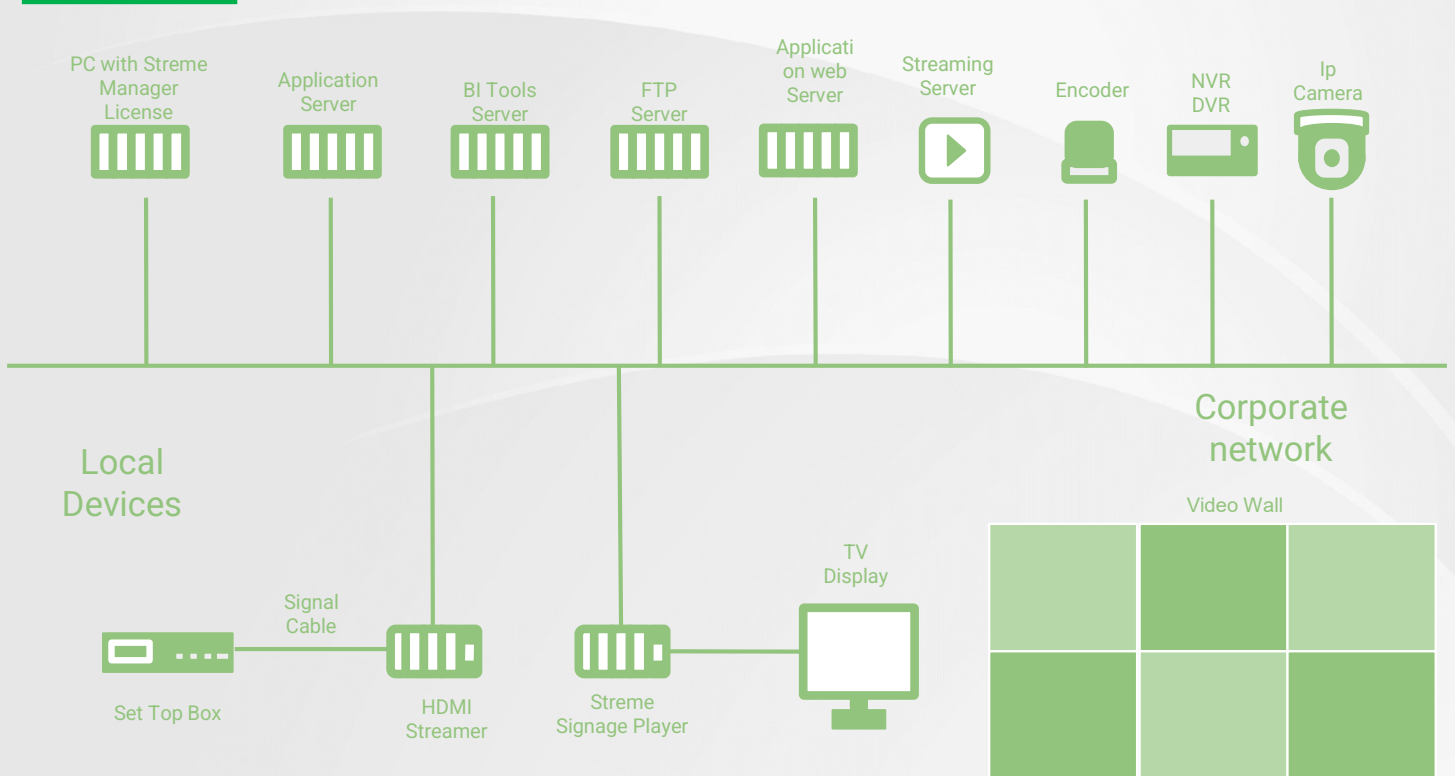

STREME DIGITAL SIGNAGE

SIMPLE CONNECTION DIAGRAM FOR QUICK INSTALLATION

PROCESS FLOW DIAGRAM